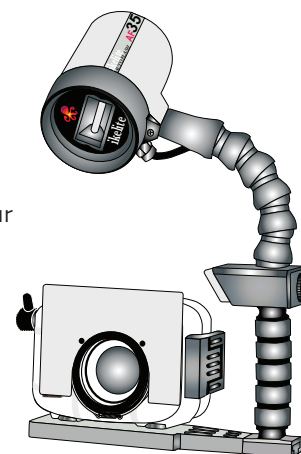

NOTE: If over-exposure occurs when shooting close-up subjects, back away from the subject and then zoom in as necessary.

Ikelite W-20 Wide-Angle Conversion Lens #6420

An external wide angle conversion lens increases angle of coverage, so you can get much closer to your subject while still fitting everything in the frame. Add an Ikelite W-20 #6420 or other 67mm wide-angle conversion lens to improve your angle of coverage in any shooting situation. Moderate vignetting will occur at widest angle camera lens setting. Zoom in slightly to eliminate, or crop the image in post-processing. Also, slight edge softness around the edges in some situations is normal. 67mm threaded diopters can also be attached directly to the housing port for improved close-up "macro" photos.

Back View

3

AF35 Strobe Package #4035

The AutoFlash AF35 kit is a great compliment, and an effortless, affordable way to add a flash to your new Ikelite point-and-shoot camera system. Everything you need to get started is in the box. Just attach it to the bottom of your housing and start taking pictures!

AF35 AutoFlash kit includes:

- AF35 strobe
- Flex arm
- AutoFlash sensor
- Handle with rubber grip
- Tray (single or dual)
- Mounting hardware

Go to www.ikelite.com for complete strobe and accessory info.