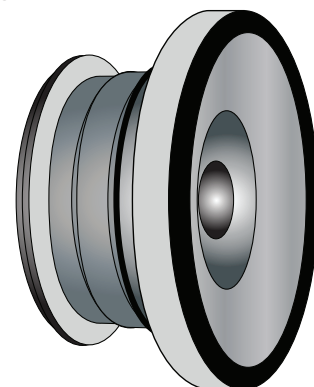

Ikelite Digital Housing

supplemental instructions

for

#6282.60 Nikon S6000
ULTRAccompact Digital Housing

Initial Camera Setup

1. Set to "Auto mode" (camera icon).
2. Set ISO to "100" and White Balance to "Auto".
3. Set flash to forced "ON" (lightning bolt).
4. Set Metering to "Center-weighted".
5. Set Autofocus mode to "Single AF".
6. Set AF area mode to "Center".
7. Set Vibration reduction to "On".
8. Set AF assist to "Off".
9. Set Auto off to "5 min".

NOTE: If over-exposure occurs when shooting close-up subjects, back away from the subject and then zoom in as necessary.

Ikelite W-20 Wide-Angle Conversion Lens #6420

An external wide angle conversion lens increases angle of coverage, so you can get much closer to your subject while still fitting everything in the frame. Add an Ikelite W-20 #6420 or other 67mm wide-angle conversion lens to improve your angle of coverage in any shooting situation. Moderate vignetting will occur at widest angle camera lens setting. Zoom in slightly to eliminate, or crop the image in post-processing. Also, slight edge softness around the edges in some situations is normal. 67mm threaded diopters can also be attached directly to the housing port for improved close-up "macro" photos.

Back View

3

AF35 Strobe Package #4035

The AutoFlash AF35 kit is a great compliment, and an effortless, affordable way to add a flash to your new Ikelite point-and-shoot camera system. Everything you need to get started is in the box. Just attach it to the bottom of your housing and start taking pictures!