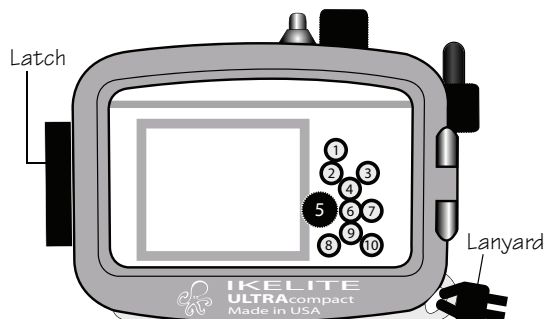

Housing Controls

[1] Movie/Record	[5] Rotary	[8] Menu
[2] Shooting mode	[6] OK/Apply	[9] Macro
[3] Playback	[7] +/-	[10] Delete
[4] Flash		

Back View

3

AF35 Strobe Package #4035

The AutoFlash AF35 kit is a great compliment, and an effortless, affordable way to add a flash to your new Ikelite point-and-shoot camera system. Everything you need to get started is in the box. Just attach it to the bottom of your housing and start taking pictures!

AF35 AutoFlash kit includes:

- AF35 strobe
- Flex arm
- AutoFlash sensor
- Handle with rubber grip
- Tray (single or dual)
- Mounting hardware