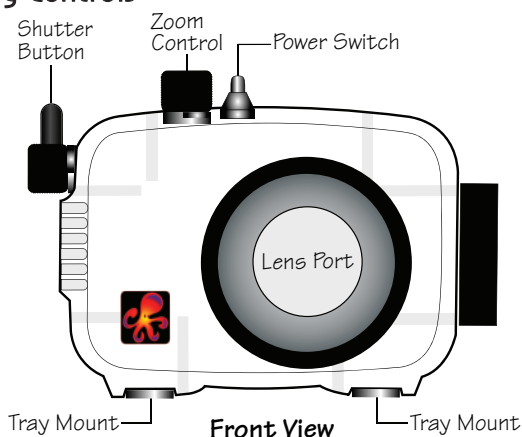

Housing Controls

[1] Movie/Record	[5] Rotary	[8] Menu
[2] Shooting mode	[6] OK/Apply	[9] Macro
[3] Playback	[7] +/-	[10] Delete
[4] Flash		

Back View

3

AF35 Strobe Package #4035

The AutoFlash AF35 kit is a great compliment, and an effortless, affordable way to add a flash to your new Ikelite point-and-shoot camera system. Everything you need to get started is in the box. Just attach it to the bottom of your housing and start taking pictures!

AF35 AutoFlash kit includes:

- AF35 strobe
- Flex arm
- AutoFlash sensor
- Handle with rubber grip
- Tray (single or dual)
- Mounting hardware