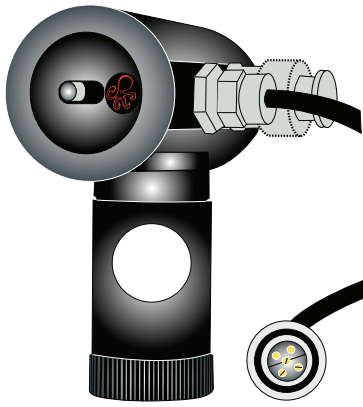

Ikelite #4100.6 EV Controller

supplemental instructions

Ikelite Housings

These supplemental instructions list most of the non-pre-flash digital camera models housed by Ikelite. This supplemental instruction manual will assist you in setting the EV Controller switches described in the instruction manual.

Non Ikelite Housings

When using the EV Controller on another manufacturer's housing with a camera not listed, check with housing or camera manufacturer to determine if the camera has pre-flash.

Non Pre-Flash Cameras (cont.)

Nikon 5000, 8400, 8800

1. If the EV-Controller is connected to the housing with a sync-cord and the housing hot-shoe is connected to the camera, there is NO pre-flash.

Olympus 5000, 5050, 5060, 7070, 8080

1. If the camera's flash is set to Slave Mode in the camera menu, there is NO preflash.
2. If the EV Controller is connected to the housing with a sync cord and the housing hot-shoe is connected to the camera, there is NO pre-flash.