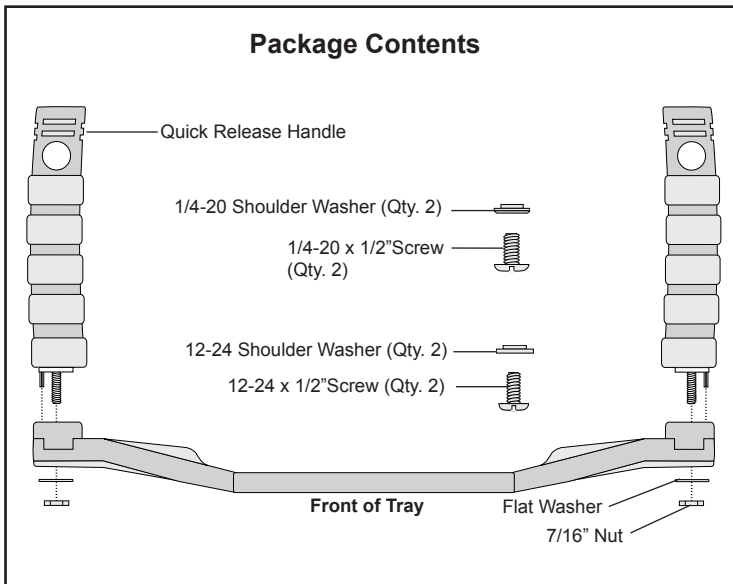

Tray with Handles

Instruction Manual

9523.68 DSLR Tray with Handles

Package Contents

Thank you for choosing Ikelite equipment. Please read this instruction manual completely before attempting to operate or dive with this product.

Attaching Handle to the Tray

Insert handle into the tray as shown. The Quick Release Button should extend toward the back of the tray, diagram B, page 3. Attach and tighten handle to tray using Flat Washer and 7/16" nut.

Attach Tray to Housing

Attach tray to housing using the 12-24 x 1/2" Screws and Shoulder Washers, diagram A. For housings with 1/4-20 female threaded mounts, use the 1/4-20 x 1/2" Screws and Shoulder Washers.

Tray may be attached using the front or rear Tray Attachment Points which best suit access to your housing controls, diagram B. When the tray is properly attached, the Quick Release Buttons will extend toward the rear of the housing.