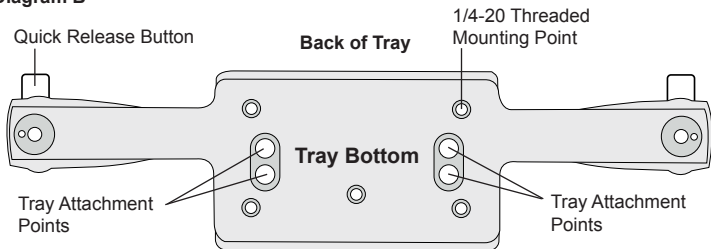

Attaching Handle to the Tray

Insert handle into the tray as shown. The Quick Release Button should extend toward the back of the tray, diagram B, page 3. Attach and tighten handle to tray using Flat Washer and 7/16" nut.

Attach Tray to Housing

Attach tray to housing using the 12-24 x 1/2" Screws and Shoulder Washers, diagram A. For housings with 1/4-20 female threaded mounts, use the 1/4-20 x 1/2" Screws and Shoulder Washers.

Tray may be attached using the front or rear Tray Attachment Points which best suit access to your housing controls, diagram B. When the tray is properly attached, the Quick Release Buttons will extend toward the rear of the housing.

Diagram B

Accessory Mounting Points

The bottom of the tray features five 1/4-20 threaded mounting points for attachment of either a tripod or Pro-Video battery pack, diagram B, page 3. When mounting a Pro-video battery pack, use the two 1/4-20 threaded mounting points closest to the back of the housing.