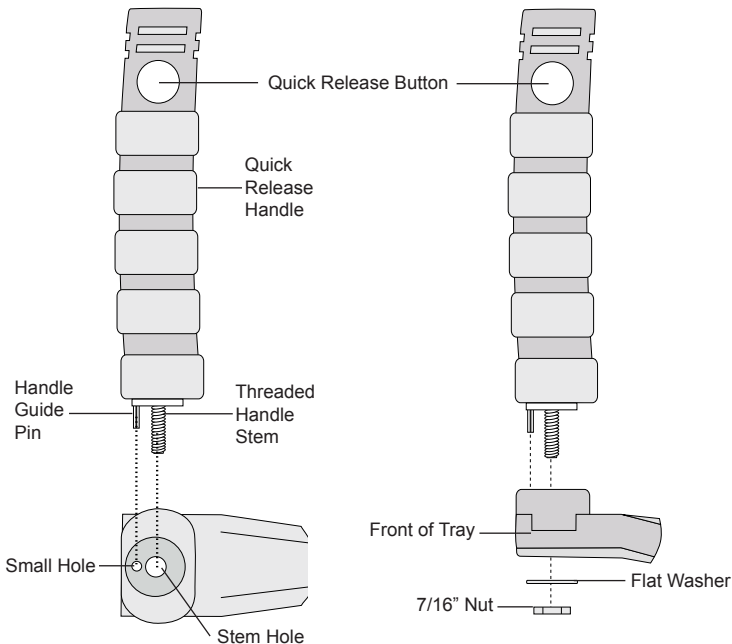

Tray with Handles

Instruction Manual

9523.68 DSLR Tray with Handles

Package Contents

Thank you for choosing Ikelite equipment. Please read this instruction manual completely before attempting to operate or dive with this product.

Attaching Handle to the Tray

Insert handle into the tray as shown. The Quick Release Button should extend toward the back of the tray, diagram B, page 3. Attach and tighten handle to tray using Flat Washer and 7/16" nut.

Note: Looking at the Tray Bottom, the Nikon D300s housing tray must be rotated 180 degrees before attaching to the housing, so that the back of the tray is now facing the front of the housing. This allows housing controls to be pulled out for proper camera installation. Handles should be installed so the Quick Release Buttons extend toward the back of the housing.

Tray may be attached using the front or rear Tray Attachment Points which best suit access to your housing controls, diagram B. When the tray is properly attached, the Quick Release Buttons will extend toward the rear of the housing.