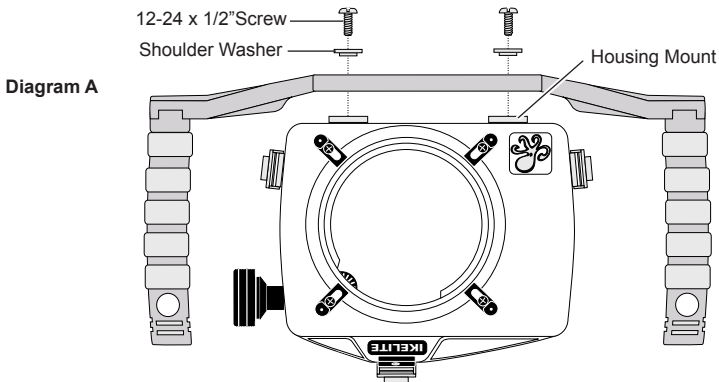

Attach Tray to Housing

Attach tray to housing using the 12-24 x 1/2" Screws and Shoulder Washers, diagram A. For housings with 1/4-20 female threaded mounts, use the 1/4-20 x 1/2" Screws and Shoulder Washers.

Tray may be attached using the front or rear Tray Attachment Points which best suit access to your housing controls, diagram B. When the tray is properly attached, the Quick Release Buttons will extend toward the rear of the housing.

Diagram B

Accessory Mounting Points

The bottom of the tray features five 1/4-20 threaded mounting points for attachment of either a tripod or Pro-Video battery pack, diagram B, page 3. When mounting a Pro-video battery pack, use the two 1/4-20 threaded mounting points closest to the back of the housing.